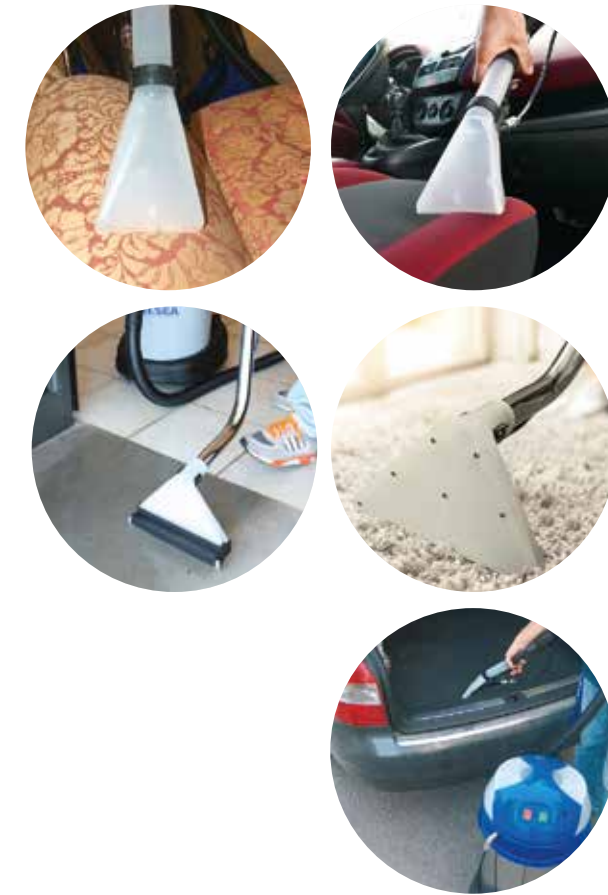

ESTRO 125

Linea di estrattori (tappeti, poltrone, pavimenti, ecc.), versione ad un motore con l'innovativo carrello/serbatoio 8 lt, con fusto da 36 lt in polipropilene o inox. L'utilizzo è sempre associato alla contemporanea erogazione ed aspirazione di detergente (acqua o miscela di acqua e detergente idoneo).

Extractor with a double stage motor it is indicated for the cleaning of carpets, armchairs, moquettes. This model is provided with the very in novative 8 litres detergent tank designed to be assimilated to the trolley and to be completely separated from residual liquids tank. It is available with stainless steel or polypropylene 36 litres tank.

Motore
Motor

Acqua
Wet

Lavamoquette
Clean carpet & floor
vacuum

Pompa estrattore
vibrazione
Solenoid pump

Motors number	Numero motori	1
Stage	Stadi motori	double
Volt (V)	Volt (V)	220 - 240
Frequency (Hz)	Frequenza (Hz)	50 / 60
Cooling	Tipo raffreddamento	by pass
P max (W)	P max (W)	1400
P (W)	Potenza (W)	1200
Waterlift (mm H₂O)	Depressione (mmH₂O)	2400
Air flow (m³/h)	Aria aspirata (m³/h)	215
Lpa sonorus 3mt (dB(A))	Lpa sonoro 3mt (dB(A))	60
Total tank capacity (lt)	Capacità tot. fusto (lt)	37
Capacity Pump (lt/min)	Portata pompa (lt/min)	0,8
Lift pump (bar)	Pressione pompa (bar)	2
Pump (W)	Pompa (W)	48
Detergent tank (lt)	Serbatoio detergente (lt)	8
Weight (kg)	Peso (kg)	17,6 / 18,7

Standard Accessories and Filters

Kit: KITE040 [1-2]

	DESCRIPTION	CODE
1	Flexible hose+Hydrolitic tube complete mt.2,5 Ø40	ACTF038EN
2	Complete armchair nozzle	ACBL100PO/C
3	Sponge filter for liquids	ACCA165A
4	Anti-Foam Device	CGDA060

Options